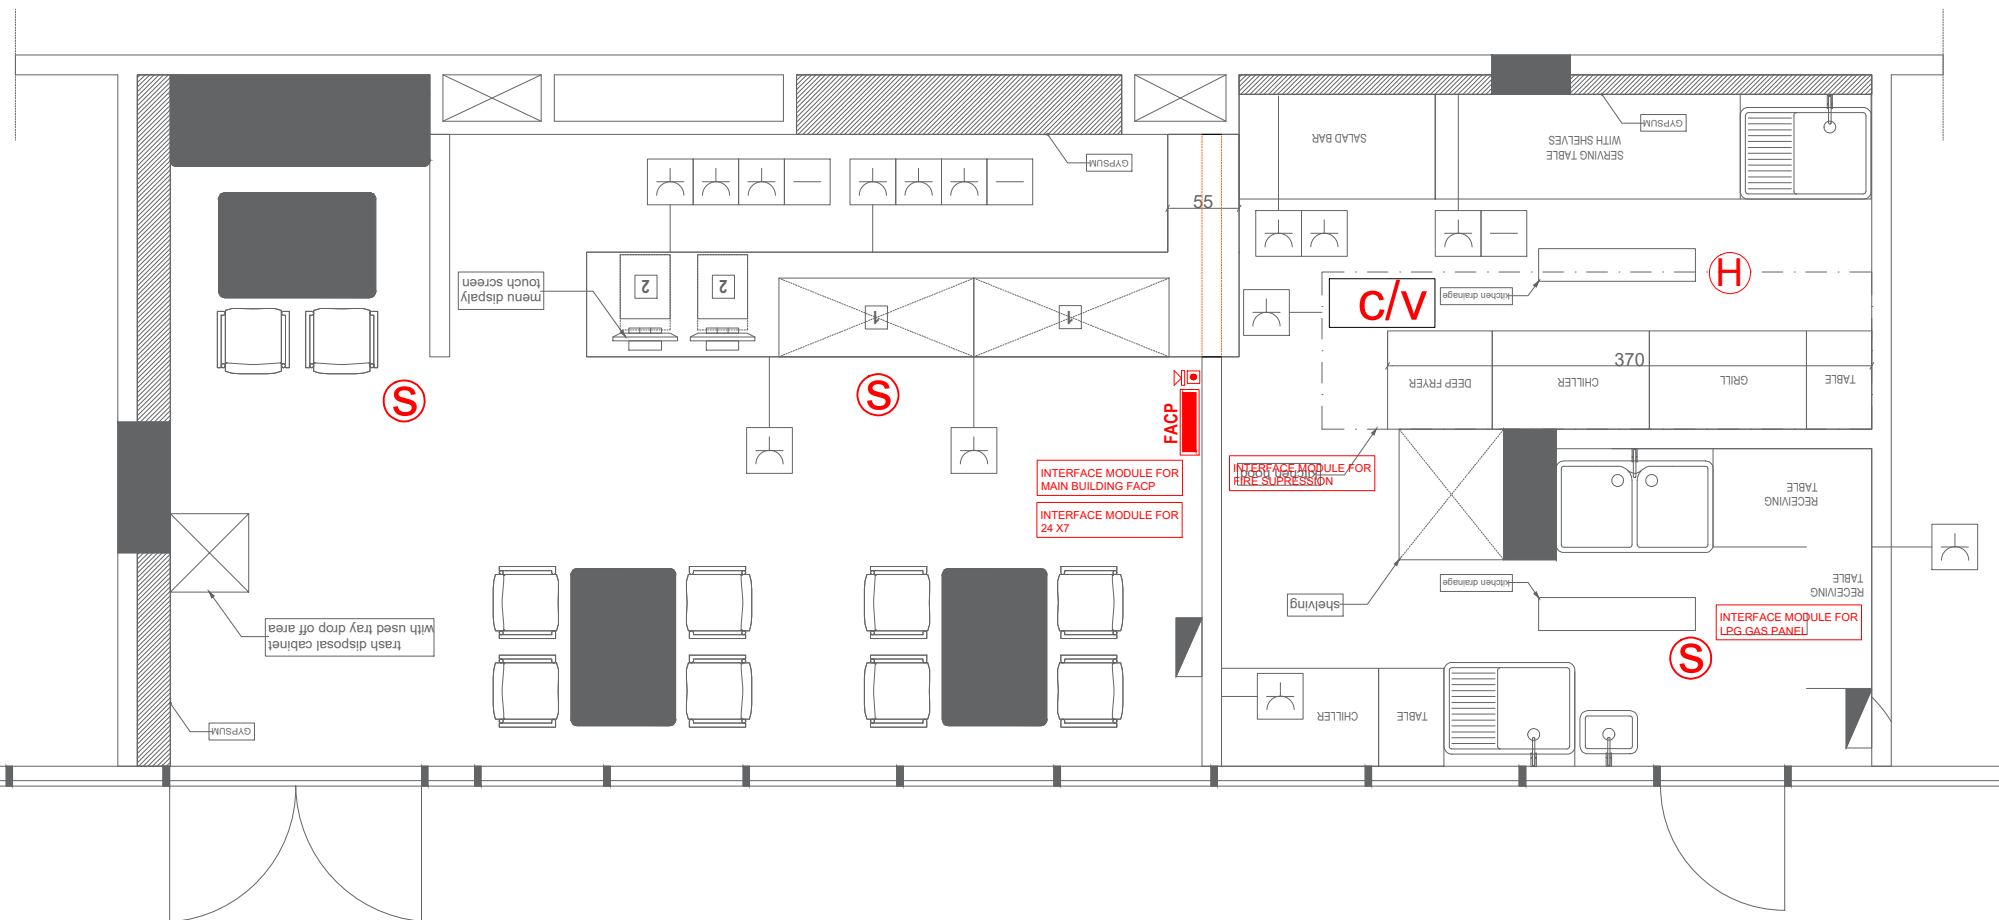

LEGEND	
	SMOKE DETECTOR
	HEAT DETECTOR
	EMERGENCY LIGHT
	EXIT LIGHT

LEGEND	
	SPRINKLER
	5.0 kg. CO2 FIRE EXTINGUISHER
	4.0 kg. DRY POWDER FIRE EXTINGUISHER
	BRAKE GLASS
	SUNDER

CLIENT :			
BIG MOUTH CAFE			
PROJECT TITLE: BIG MOUTH cafe			
LOCATION : Off-campus student housing complex, Academic City, Dubai, UAE			
SHOP NUMBERS : G, GF-RE-005 and G, GF-RE-006			
FIRE CONTRACTOR			
BLOCK:	LOT:	LOCATION:	
		8120287	
SCALE	DLT. BY	CKD. BY	
AS SHOWN	SRI	VEN	
DATE	PROJ. NO:		
2-2-2020			
DRAWING TITLE:			
FIRE ALARM SYSTEM LAYOUT PLAN			
DWG. NO. :			
FIRE-101			