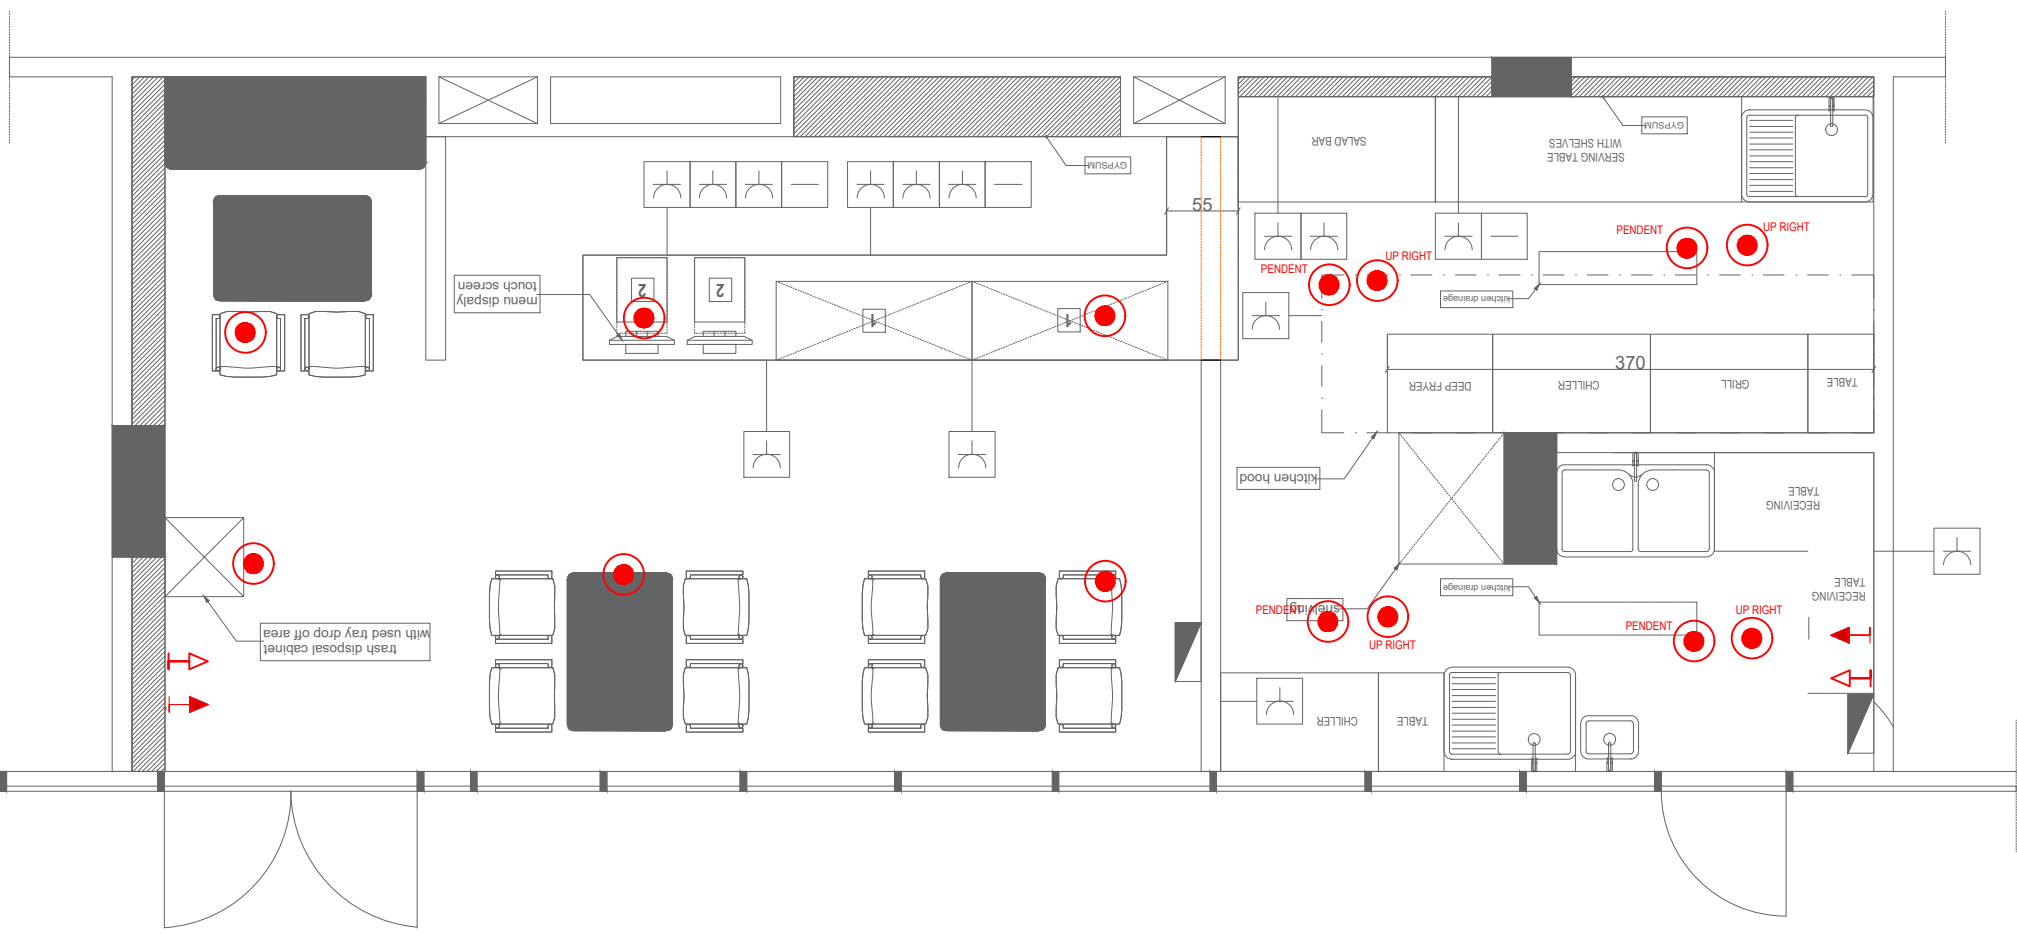

LEGEND	
Ⓢ	SMOKE DETECTOR
Ⓜ	HEAT DETECTOR
EM	EMERGENCY LIGHT
EXIT	EXIT LIGHT

LEGEND	
●	SPRINKLER
↗	5.0 kg. CO2 FIRE EXTINGUISHER
↘	4.0 kg. DRY POWDER FIRE EXTINGUISHER
■	BRAKE GLASS
⊠	SUNDER

CLIENT :
BIG MOUTH CAFE

PROJECT TITLE:
BIG MOUTH cafe
LOCATION : Off-campus student housing complex,
Academic City, Dubai, UAE
SHOP NUMBERS : G, GF-RE-005 and G, GF-RE-006

FIRE CONTRACTOR

BLOCK: PLOT: 8120287 LOCATION:

SCALE AS SHOWN	DLT. BY SRI	CKD. BY VEN
DATE 2-2-2020	PROJ. NO:	

DRAWING TITLE:
FIRE FIGHTING LAYOUT PLAN

DWG NO. :
FF-101